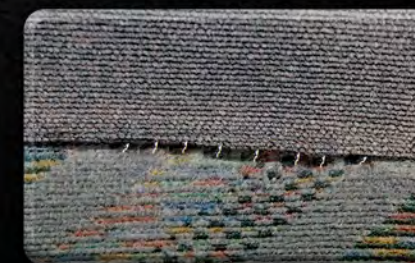

INTERIOR COVERAGE

- RENTAL CAR REIMBURSEMENT
- RENEWABLE FOR LIFE
- TRANSFERABLE (NO FEES FOR MILITARY)
- VARIOUS TERM OPTIONS AVAILABLE
- NEW CAR DEFINITION / CURRENT YEAR LESS 4 YEARS / UNLIMITED MILES

BENEFITS